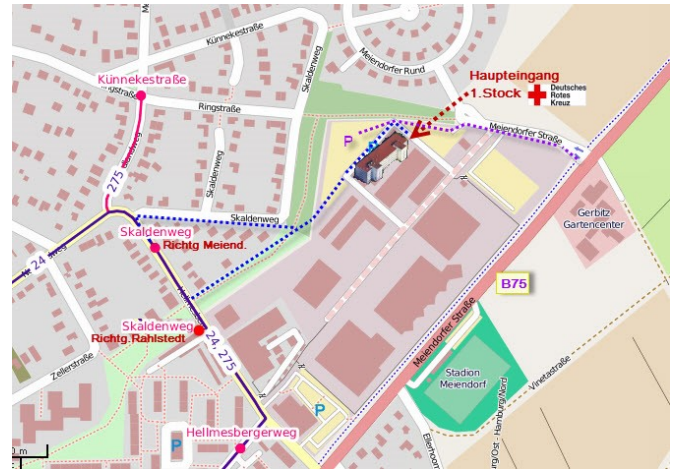

We are moving

From **August 21, 2018** you will find the Hamburg Office of the GRC Tracing Service in **Hamburg-Rahlstedt**. We are moving to new premises within the stapelWERK office facilities at

Meiendorfer Straße 205.

You can reach us **by car via the B75**. Visitor parking spaces can be found in front of the building.

To reach us **by public transport** take the **U1 underground line to Volksdorf** or **Meiendorfer Weg**. Then take the HVV bus line **24** (in the direction of Rahlstedt station) which leaves every 10 minutes (**bus stop Skaldenweg**).

You can also reach us by public transport with the HVV bus line **275** from Rahlstedt station (**bus stop Skaldenweg**).

You'll find us here as of Aug 21, 2018

DRK-Generalsekretariat
Tracing Service - Hamburg Office -
Family reunification
Meiendorfer Straße 205
22145 Hamburg